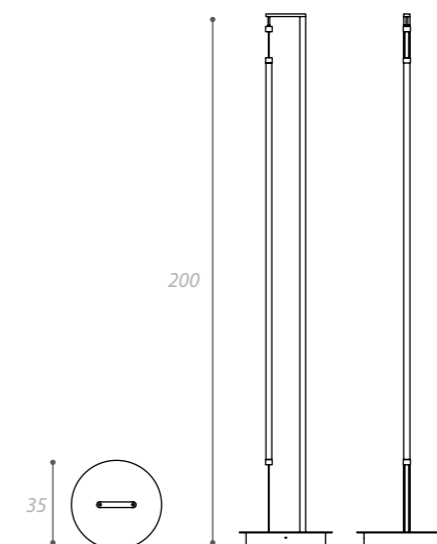

F1

MATERIAL: Metallo e silicone
MATERIAL: metal and silicon

- BRONZE/ BRONZE 
- OTTONE/BRASS 
- RAME/COPPER 
- BIANCO/WHITE 

F1 LED 24V 60W 3300lm 2700°K / 3000°K / 4000°K Dimmer incluso/Dimmer included